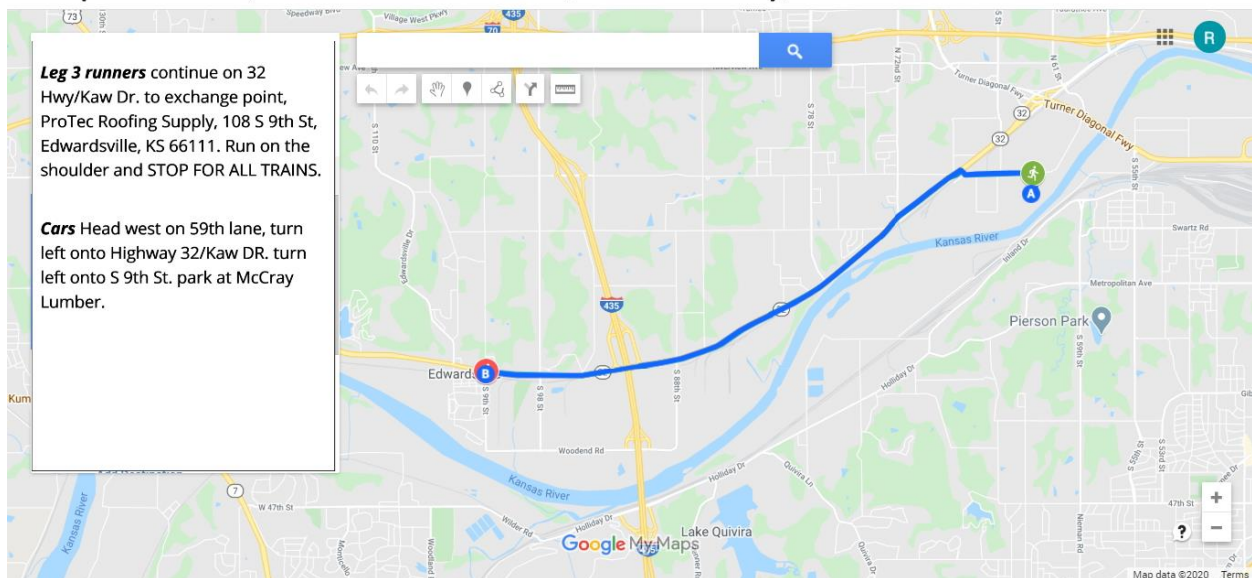

LEG 1: HyVee Arena to 1900 Kansas Ave. 3.95 Miles

Start on the West side of HyVee Arena, on American Royal Drive

LEG 2: 1900 Kansas Ave to Copart Auto is 4.82 miles

1900 Kansas Ave, Kansas City KS 66111

LEG 3: Copart Auto to ProTec Roofing Supply 5.63 miles

Copart Auto, 6211 Kansas Ave, Kansas City, KS 66111

LEG 4: ProTec Roofing Supply to 121st & Kaw Drive 2.42 miles ProTec Roofing Supply

LEG 5: 121st & Kaw Drive to ZIPKC, 121st & Kaw, 11939 Kaw, Kansas City, KS 66111

LEG 6: ZIPKC to 121st & Kaw Drive ZipKC, 12829 Lornng Rd, Bonner Springs KS, 66012.

LEG 7: 121st & Kaw Drive to ProTec Roofing Supply 2.42 miles 121st & Kaw, 11939 Kaw, Kansas City, KS 66111

LEG 8: ProTec Roofing Supply to Copart Auto 5.63 miles ProTec Roofing Supply, 108 S 9th st. Edwardsville KS 66111

LEG 9: Copart Auto to 1900 Kansas Ave is 4.82 miles Start at Copart Auto, 6211 Kansas Ave, Kansas City, KS 66111

LEG 10: 1900 Kansas Ave to HyVee Arena 3.95 miles. 1900 Kansas Ave, Kansas City KS 66111