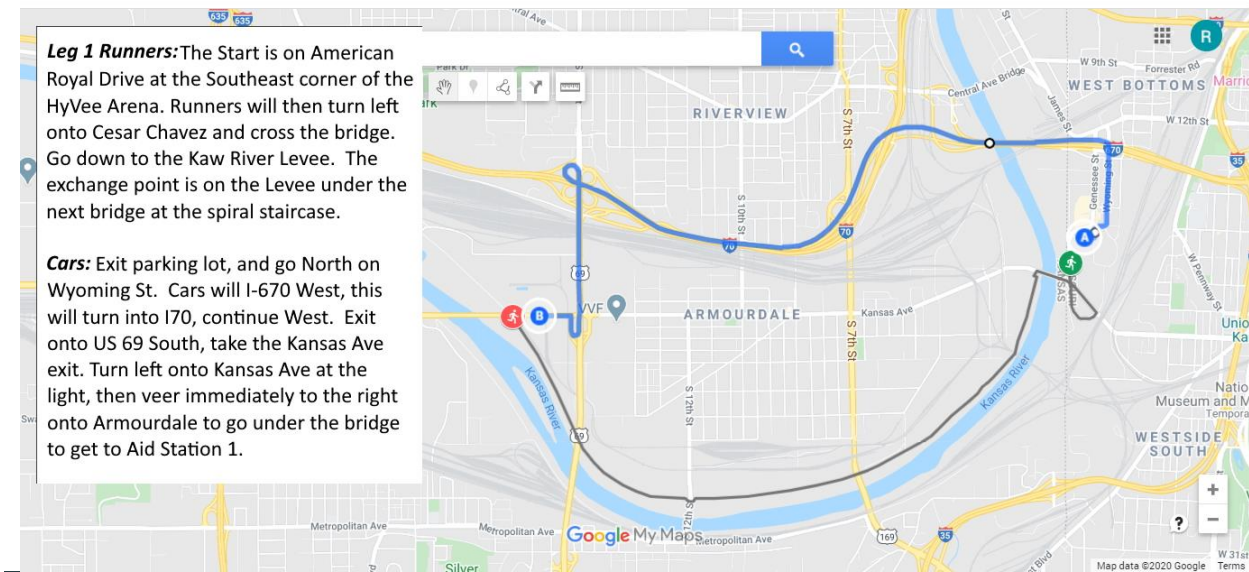

LEG 1: HyVee Arena to 1900 Kansas Ave. 3.95 Miles

Start on the West side of HyVee Arena, on American Royal Drive

LEG 2: 1900 Kansas Ave to Copart Auto is 4.82 miles

1900 Kansas Ave, Kansas City KS 66111

LEG 3: Copart Auto to ProTec Roofing Supply 5.63 miles

Copart Auto, 6211 Kansas Ave, Kansas City, KS 66111

LEG 4: ProTec Roofing Supply to 121st & Kaw Drive 2.42 miles ProTec Roofing Supply

LEG 5: 121st & Kaw Drive to ZIPKC, 121st & Kaw, 11939 Kaw, Kansas City, KS 66111

LEG 6: ZIPKC to 121st & Kaw Drive ZipKC, 12829 Lornng Rd, Bonner Springs KS, 66012.

LEG 7: 121st & Kaw Drive to ProTec Roofing Supply 2.42 miles 121st & Kaw, 11939 Kaw, Kansas City, KS 66111

LEG 8: ProTec Roofing Supply to Copart Auto 5.63 miles ProTec Roofing Supply, 108 S 9th st. Edwardsville KS 66111

LEG 9: Copart Auto to 1900 Kansas Ave is 4.82 miles Start at Copart Auto, 6211 Kansas Ave, Kansas City, KS 66111

LEG 10: 1900 Kansas Ave to HyVee Arena 3.95 miles. 1900 Kansas Ave, Kansas City KS 66111