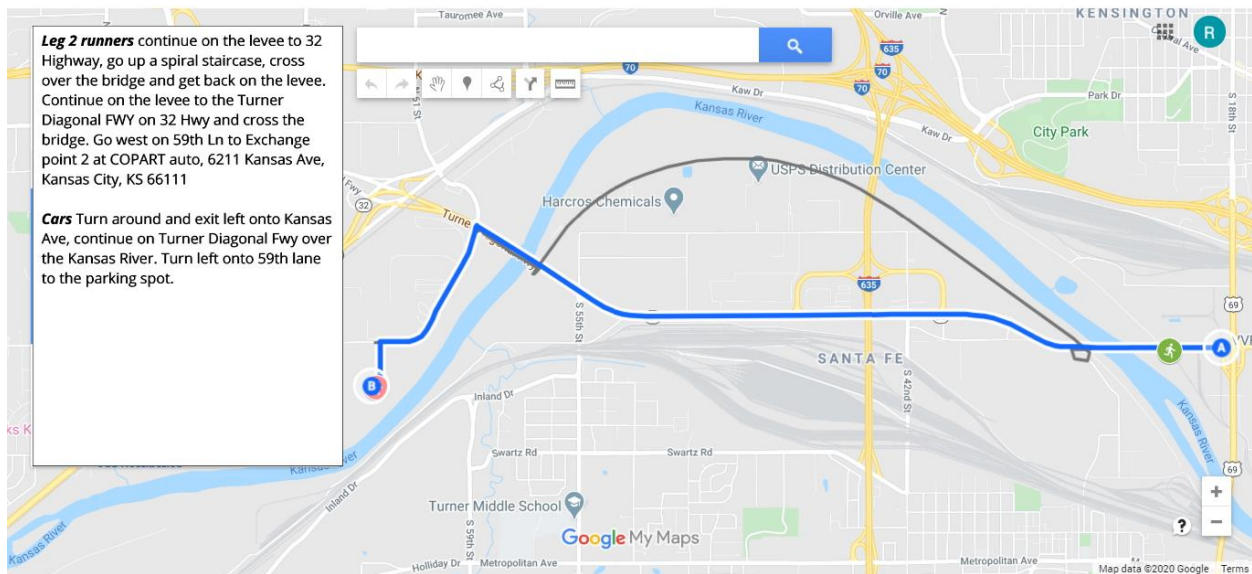

LEG 1: HyVee Arena to 1900 Kansas Ave. 3.95 Miles

Start on the West side of HyVee Arena, on American Royal Drive

LEG 2: 1900 Kansas Ave to Copart Auto is 4.82 miles

1900 Kansas Ave, Kansas City KS 66111

LEG 3: Copart Auto to ProTec Roofing Supply 5.63 miles

Copart Auto, 6211 Kansas Ave, Kansas City, KS 66111

LEG 4: ProTec Roofing Supply to 121st & Kaw Drive 2.42 miles ProTec Roofing Supply

LEG 5: 121st & Kaw Drive to ZIPKC, 121st & Kaw, 11939 Kaw, Kansas City, KS 66111

LEG 6: ZIPKC to 121st & Kaw Drive ZipKC, 12829 Lornng Rd, Bonner Springs KS, 66012.

LEG 7: 121st & Kaw Drive to ProTec Roofing Supply 2.42 miles 121st & Kaw, 11939 Kaw, Kansas City, KS 66111

LEG 8: ProTec Roofing Supply to Copart Auto 5.63 miles ProTec Roofing Supply, 108 S 9th st. Edwardsville KS 66111

LEG 9: Copart Auto to 1900 Kansas Ave is 4.82 miles Start at Copart Auto, 6211 Kansas Ave, Kansas City, KS 66111

LEG 10: 1900 Kansas Ave to HyVee Arena 3.95 miles. 1900 Kansas Ave, Kansas City KS 66111