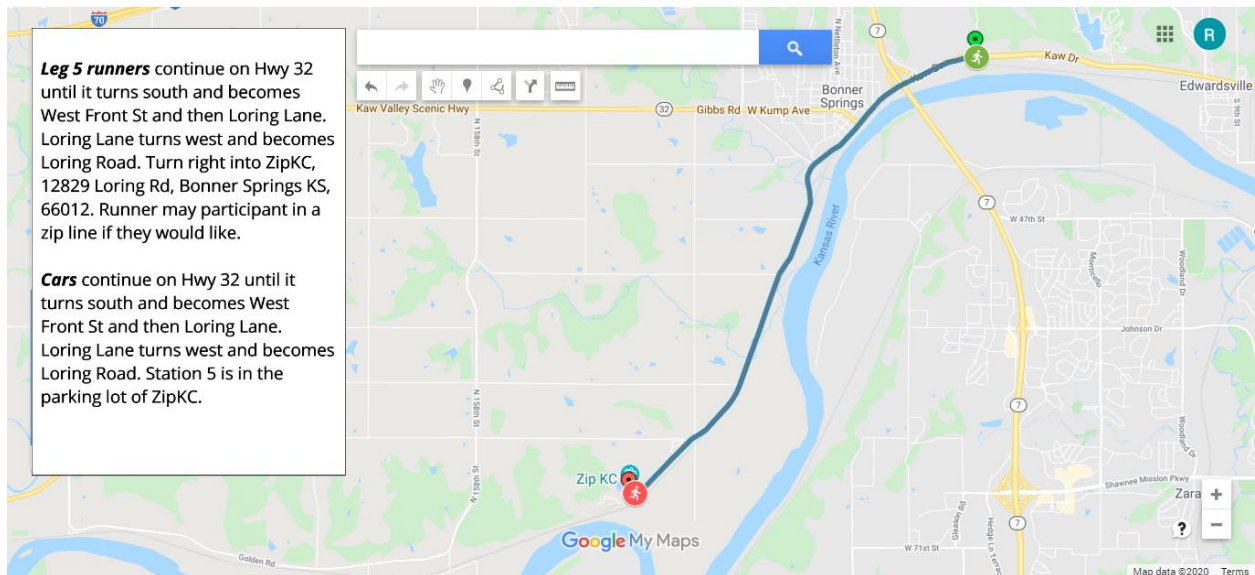

LEG 1: HyVee Arena to 1900 Kansas Ave. 3.95 Miles

Start on the West side of HyVee Arena, on American Royal Drive

LEG 2: 1900 Kansas Ave to Copart Auto is 4.82 miles

1900 Kansas Ave, Kansas City KS 66111

LEG 3: Copart Auto to ProTec Roofing Supply 5.63 miles

Copart Auto, 6211 Kansas Ave, Kansas City, KS 66111

LEG 4: ProTec Roofing Supply to 121st & Kaw Drive 2.42 miles ProTec Roofing Supply

LEG 5: 121st & Kaw Drive to ZIPKC, 121st & Kaw, 11939 Kaw, Kansas City, KS 66111

LEG 6: ZIPKC to 121st & Kaw Drive ZipKC, 12829 Lornng Rd, Bonner Springs KS, 66012.

LEG 7: 121st & Kaw Drive to ProTec Roofing Supply 2.42 miles 121st & Kaw, 11939 Kaw, Kansas City, KS 66111

LEG 8: ProTec Roofing Supply to Copart Auto 5.63 miles ProTec Roofing Supply, 108 S 9th st. Edwardsville KS 66111

LEG 9: Copart Auto to 1900 Kansas Ave is 4.82 miles Start at Copart Auto, 6211 Kansas Ave, Kansas City, KS 66111

LEG 10: 1900 Kansas Ave to HyVee Arena 3.95 miles. 1900 Kansas Ave, Kansas City KS 66111