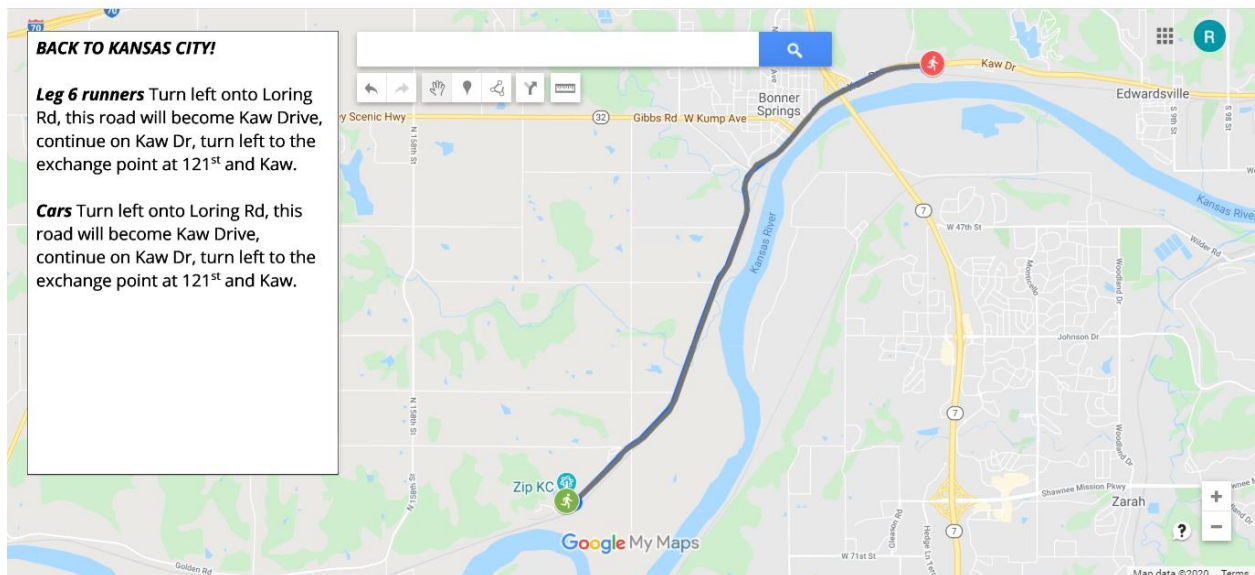

LEG 1: HyVee Arena to 1900 Kansas Ave. 3.95 Miles

Start on the West side of HyVee Arena, on American Royal Drive

LEG 2: 1900 Kansas Ave to Copart Auto is 4.82 miles

1900 Kansas Ave, Kansas City KS 66111

LEG 3: Copart Auto to ProTec Roofing Supply 5.63 miles

Copart Auto, 6211 Kansas Ave, Kansas City, KS 66111

LEG 4: ProTec Roofing Supply to 121st & Kaw Drive 2.42 miles ProTec Roofing Supply

LEG 5: 121st & Kaw Drive to ZIPKC, 121st & Kaw, 11939 Kaw, Kansas City, KS 66111

LEG 6: ZIPKC to 121st & Kaw Drive ZipKC, 12829 Lornng Rd, Bonner Springs KS, 66012.

LEG 7: 121st & Kaw Drive to ProTec Roofing Supply 2.42 miles 121st & Kaw, 11939 Kaw, Kansas City, KS 66111

LEG 8: ProTec Roofing Supply to Copart Auto 5.63 miles ProTec Roofing Supply, 108 S 9th st. Edwardsville KS 66111

LEG 9: Copart Auto to 1900 Kansas Ave is 4.82 miles Start at Copart Auto, 6211 Kansas Ave, Kansas City, KS 66111

LEG 10: 1900 Kansas Ave to HyVee Arena 3.95 miles. 1900 Kansas Ave, Kansas City KS 66111