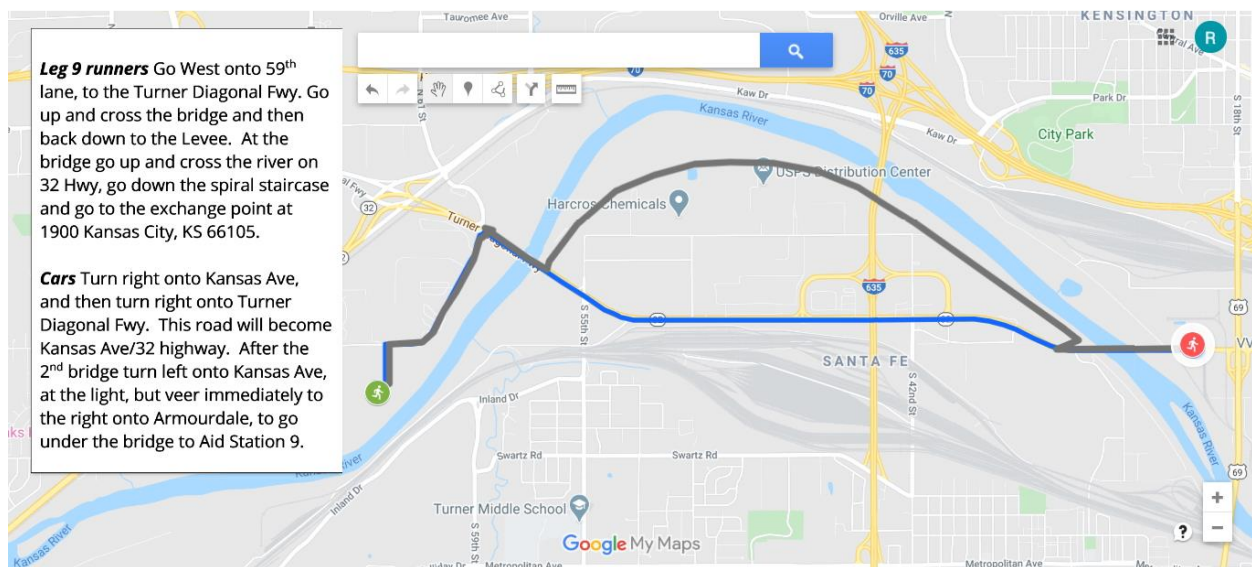

LEG 1: HyVee Arena to 1900 Kansas Ave. 3.95 Miles

Start on the West side of HyVee Arena, on American Royal Drive

LEG 2: 1900 Kansas Ave to Copart Auto is 4.82 miles

1900 Kansas Ave, Kansas City KS 66111

LEG 3: Copart Auto to ProTec Roofing Supply 5.63 miles

Copart Auto, 6211 Kansas Ave, Kansas City, KS 66111

LEG 4: ProTec Roofing Supply to 121st & Kaw Drive 2.42 miles ProTec Roofing Supply

LEG 5: 121st & Kaw Drive to ZIPKC, 121st & Kaw, 11939 Kaw, Kansas City, KS 66111

LEG 6: ZIPKC to 121st & Kaw Drive ZipKC, 12829 Lornng Rd, Bonner Springs KS, 66012.

LEG 7: 121st & Kaw Drive to ProTec Roofing Supply 2.42 miles 121st & Kaw, 11939 Kaw, Kansas City, KS 66111

LEG 8: ProTec Roofing Supply to Copart Auto 5.63 miles ProTec Roofing Supply, 108 S 9th st. Edwardsville KS 66111

LEG 9: Copart Auto to 1900 Kansas Ave is 4.82 miles Start at Copart Auto, 6211 Kansas Ave, Kansas City, KS 66111

LEG 10: 1900 Kansas Ave to HyVee Arena 3.95 miles. 1900 Kansas Ave, Kansas City KS 66111