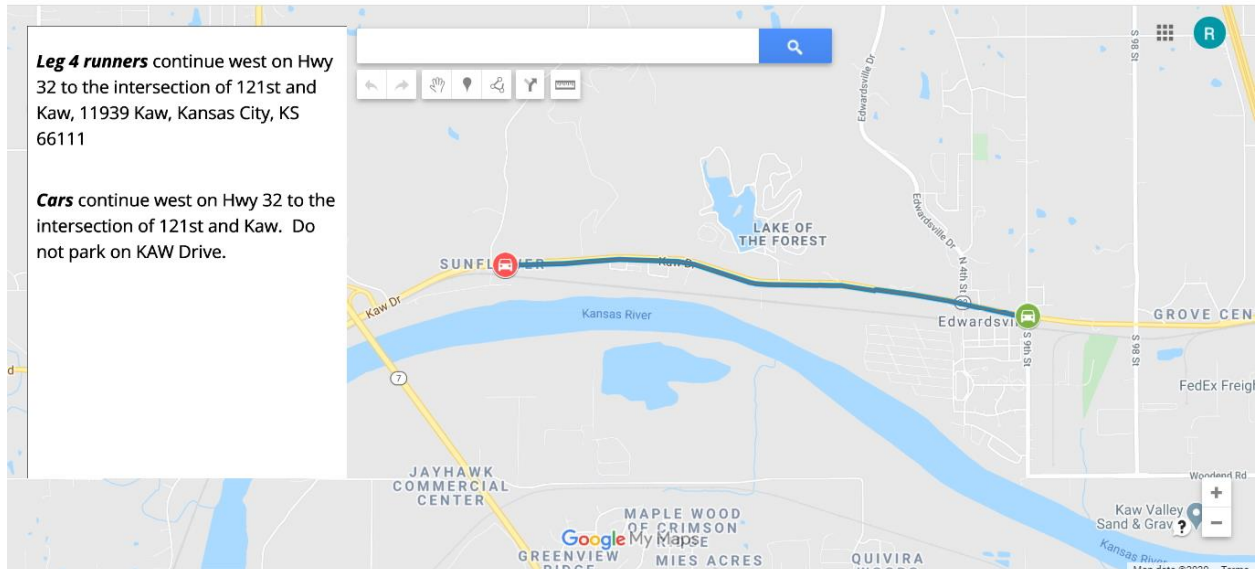

LEG 1: HyVee Arena to 1900 Kansas Ave. 3.95 Miles

Start on the West side of HyVee Arena, on American Royal Drive

LEG 2: 1900 Kansas Ave to Copart Auto is 4.82 miles

1900 Kansas Ave, Kansas City KS 66111

LEG 3: Copart Auto to ProTec Roofing Supply 5.63 miles

Copart Auto, 6211 Kansas Ave, Kansas City, KS 66111

LEG 4: ProTec Roofing Supply to 121st & Kaw Drive 2.42 miles ProTec Roofing Supply

LEG 5: 121st & Kaw Drive to ZIPKC, 121st & Kaw, 11939 Kaw, Kansas City, KS 66111

LEG 6: ZIPKC to 121st & Kaw Drive ZipKC, 12829 Lornng Rd, Bonner Springs KS, 66012.

LEG 7: 121st & Kaw Drive to ProTec Roofing Supply 2.42 miles 121st & Kaw, 11939 Kaw, Kansas City, KS 66111

LEG 8: ProTec Roofing Supply to Copart Auto 5.63 miles ProTec Roofing Supply, 108 S 9th st. Edwardsville KS 66111

LEG 9: Copart Auto to 1900 Kansas Ave is 4.82 miles Start at Copart Auto, 6211 Kansas Ave, Kansas City, KS 66111

LEG 10: 1900 Kansas Ave to HyVee Arena 3.95 miles. 1900 Kansas Ave, Kansas City KS 66111