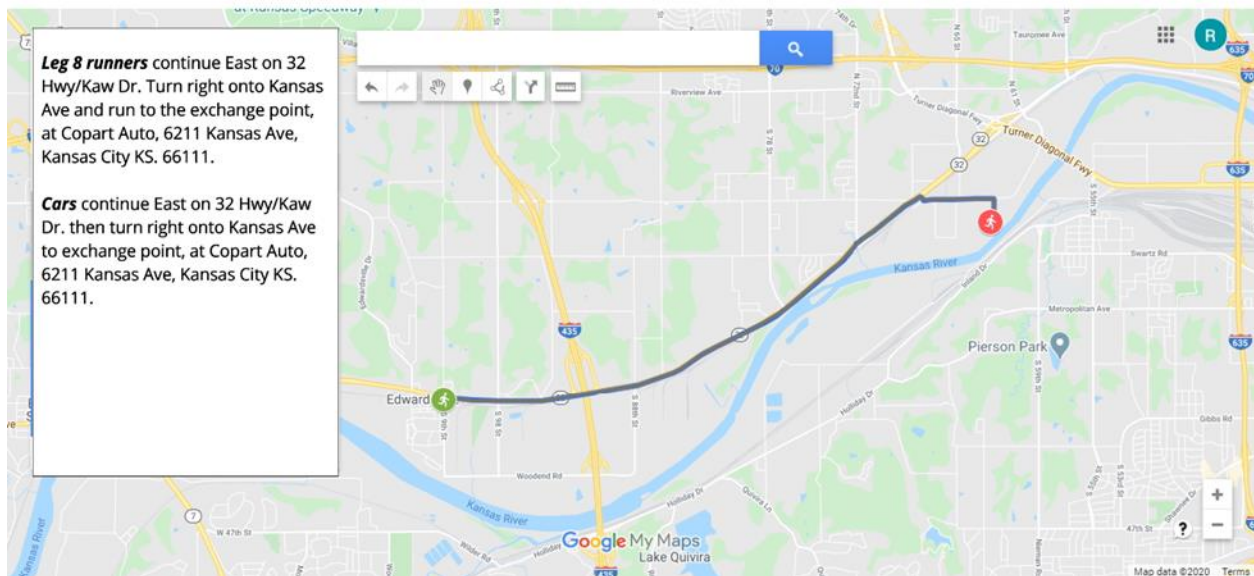

LEG 1: HyVee Arena to 1900 Kansas Ave. 3.95 Miles

Start on the West side of HyVee Arena, on American Royal Drive

LEG 2: 1900 Kansas Ave to Copart Auto is 4.82 miles

1900 Kansas Ave, Kansas City KS 66111

LEG 3: Copart Auto to ProTec Roofing Supply 5.63 miles

Copart Auto, 6211 Kansas Ave, Kansas City, KS 66111

LEG 4: ProTec Roofing Supply to 121st & Kaw Drive 2.42 miles ProTec Roofing Supply

LEG 5: 121st & Kaw Drive to ZIPKC, 121st & Kaw, 11939 Kaw, Kansas City, KS 66111

LEG 6: ZIPKC to 121st & Kaw Drive ZipKC, 12829 Lornng Rd, Bonner Springs KS, 66012.

LEG 7: 121st & Kaw Drive to ProTec Roofing Supply 2.42 miles 121st & Kaw, 11939 Kaw, Kansas City, KS 66111

LEG 8: ProTec Roofing Supply to Copart Auto 5.63 miles ProTec Roofing Supply, 108 S 9th st. Edwardsville KS 66111

LEG 9: Copart Auto to 1900 Kansas Ave is 4.82 miles Start at Copart Auto, 6211 Kansas Ave, Kansas City, KS 66111

LEG 10: 1900 Kansas Ave to HyVee Arena 3.95 miles. 1900 Kansas Ave, Kansas City KS 66111