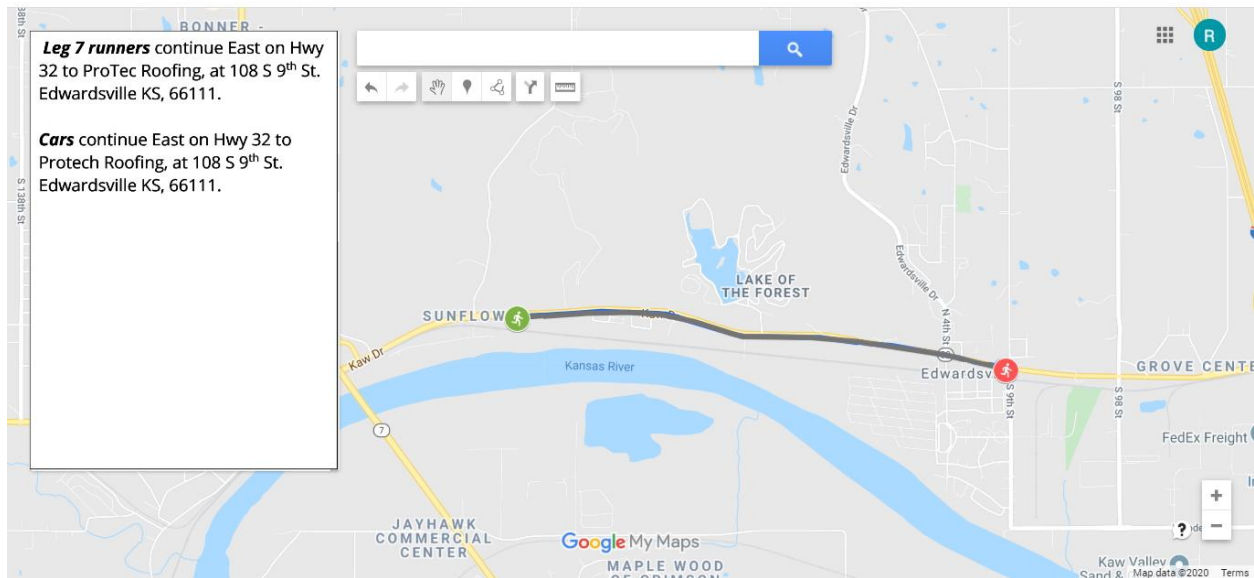

LEG 1: HyVee Arena to 1900 Kansas Ave. 3.95 Miles

Start on the West side of HyVee Arena, on American Royal Drive

LEG 2: 1900 Kansas Ave to Copart Auto is 4.82 miles

1900 Kansas Ave, Kansas City KS 66111

LEG 3: Copart Auto to ProTec Roofing Supply 5.63 miles

Copart Auto, 6211 Kansas Ave, Kansas City, KS 66111

LEG 4: ProTec Roofing Supply to 121st & Kaw Drive 2.42 miles ProTec Roofing Supply

LEG 5: 121st & Kaw Drive to ZIPKC, 121st & Kaw, 11939 Kaw, Kansas City, KS 66111

LEG 6: ZIPKC to 121st & Kaw Drive ZipKC, 12829 Lornng Rd, Bonner Springs KS, 66012.

LEG 7: 121st & Kaw Drive to ProTec Roofing Supply 2.42 miles 121st & Kaw, 11939 Kaw, Kansas City, KS 66111

LEG 8: ProTec Roofing Supply to Copart Auto 5.63 miles ProTec Roofing Supply, 108 S 9th st. Edwardsville KS 66111

LEG 9: Copart Auto to 1900 Kansas Ave is 4.82 miles Start at Copart Auto, 6211 Kansas Ave, Kansas City, KS 66111

LEG 10: 1900 Kansas Ave to HyVee Arena 3.95 miles. 1900 Kansas Ave, Kansas City KS 66111